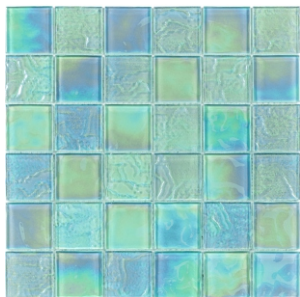

CS - 1201 LUSTERED (6mm)

Pattern Turquoise Blue

CS - 1141 STONE EFFECT (6mm)

Cobalt Blue

CS - 1143 STONE EFFECT (6mm)

Mix Cobalt Blue

CS - 1233 BRUSHED (6mm)

Hand Paint Sky Gray

CS - 173 BARCODE EFFECT (6mm)

Hand Paint Sky Blue

CS - 1171 BRUSHED (6mm)

Hand Paint Blue - Beige

CS - 1173 BRUSHED (6mm)

Hand Paint Blue - Beige

CS - 1175 BRUSHED (6mm)

Mix Hand Paint Blue - Beige

CS - 1253 BRUSHED (6mm)

Turquoise

CS - 1323 IRIDIUM SURFACE (6mm)

Turquoise

CS - 1325 IRIDIUM SURFACE (6mm)

Turquoise

CS - 1353 STONE EFFECT (6mm)

Multicolor Mix