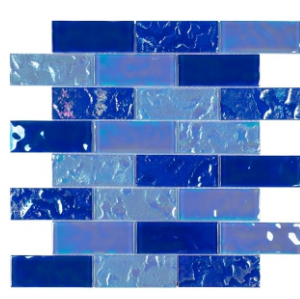

CS - 111 BRUSHED (6mm)

Hand Paint Sea Blue

CS - 113 BRUSHED (6mm)

Hand Paint Sea Blue

CS - 115 BRUSHED (6mm)

Hand Paint Sea Blue

CS - 131 OCEAN EFFECT (6mm)

Cobalt Blue

CS - 133 OCEAN EFFECT (6mm)

Mix Cobalt Blue

CS - 135 OCEAN EFFECT (6mm)

Cobalt Blue

CS - 141 IRIIDIUM SURFACE (6mm)

Patterned Blue

CS - 143 IRIIDIUM SURFACE (6mm)

Patterned Mix Blue

CS - 155 LUSTERED (6mm)

Iridium Blue

CS - 163 BRUSHED (6mm)

Hand Paint Blue Mix

CS - 185 BRUSHED (6mm)

Hand Paint Cobalt - Beige

CS - 191 BRUSHED (6mm)

Hand Paint Cobalt - Beige