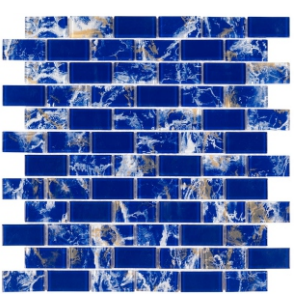

CS - 193 BRUSHED (6mm)

Hand Paint Cobalt - Beige

CS - 1163 LUSTERED (6mm)

Mix Cobalt Blue

CS - 1115 GALAXY EFFECT (6mm)

Night Blue

CS - 1121 GALAXY EFFECT (6mm)

Night Blue

CS - 1123 GALAXY EFFECT (6mm)

Night Blue

CS - 1131 BRUSHED (6mm)

Hand Paint Blue - Beige

CS - 1133 BRUSHED (6mm)

Hand Paint Blue - Beige

CS - 1135 BRUSHED (6mm)

Mix Hand Paint Blue - Beige

CS - 1201 LUSTERED (6mm)

Pattern Turquoise Blue

CS - 1141 STONE EFFECT (6mm)

Cobalt Blue

CS - 1143 STONE EFFECT (6mm)

Mix Cobalt Blue

CS - 1233 BRUSHED (6mm)

Hand Paint Sky Gray