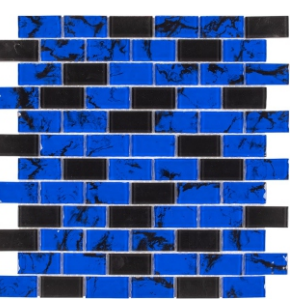

CS - 193 BRUSHED (6mm)

Hand Paint Cobalt - Beige

CS - 1163 LUSTERED (6mm)

Mix Cobalt Blue

CS - 1115 GALAXY EFFECT (6mm)

Night Blue

CS - 1121 GALAXY EFFECT (6mm)

Night Blue

CS - 1123 GALAXY EFFECT (6mm)

Night Blue

CS - 1131 BRUSHED (6mm)

Hand Paint Blue - Beige

CS - 1133 BRUSHED (6mm)

Hand Paint Blue - Beige

CS - 1135 BRUSHED (6mm)

Mix Hand Paint Blue - Beige

CS - 1201 LUSTERED (6mm)

Pattern Turquoise Blue

CS - 1141 STONE EFFECT (6mm)

Cobalt Blue

CS - 1143 STONE EFFECT (6mm)

Mix Cobalt Blue

CS - 1233 BRUSHED (6mm)

Hand Paint Sky Gray

CS - 1215 LUSTERED (6mm)

Pattern IRD Black

CS - 1181 GRAIN EFFECT (6mm)

Ocean Black

CS - 1183 GRAIN EFFECT (6mm)

Ocean Black

CS - 1185 GRAIN EFFECT (6mm)

Ocean Black