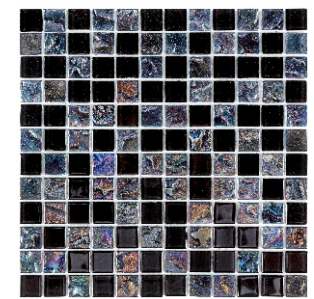

CS - 193 BRUSHED (6mm)

Hand Paint Cobalt - Beige

CS - 1163 LUSTERED (6mm)

Mix Cobalt Blue

CS - 1115 GALAXY EFFECT (6mm)

Night Blue

CS - 1121 GALAXY EFFECT (6mm)

Night Blue

CS - 1123 GALAXY EFFECT (6mm)

Night Blue

CS - 1131 BRUSHED (6mm)

Hand Paint Blue - Beige

CS - 1133 BRUSHED (6mm)

Hand Paint Blue - Beige

CS - 1135 BRUSHED (6mm)

Mix Hand Paint Blue - Beige

CS - 1201 LUSTERED (6mm)

Pattern Turquoise Blue

CS - 1141 STONE EFFECT (6mm)

Cobalt Blue

CS - 1143 STONE EFFECT (6mm)

Mix Cobalt Blue

CS - 1233 BRUSHED (6mm)

Hand Paint Sky Gray

CS - 1215 LUSTERED (6mm)

Pattern IRD Black

CS - 1181 GRAIN EFFECT (6mm)

Ocean Black

CS - 1183 GRAIN EFFECT (6mm)

Ocean Black

CS - 1185 GRAIN EFFECT (6mm)

Ocean Black