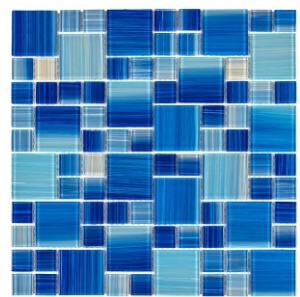

CS - 1215 LUSTERED (6mm)

Pattern IRD Black

CS - 1181 GRAIN EFFECT (6mm)

Ocean Black

CS - 1183 GRAIN EFFECT (6mm)

Ocean Black

CS - 1185 GRAIN EFFECT (6mm)

Ocean Black

CS - 173 BARCODE EFFECT (6mm)

Hand Paint Sky Blue

CS - 1171 BRUSHED (6mm)

Hand Paint Blue - Beige

CS - 1173 BRUSHED (6mm)

Hand Paint Blue - Beige

CS - 1175 BRUSHED (6mm)

Mix Hand Paint Blue - Beige