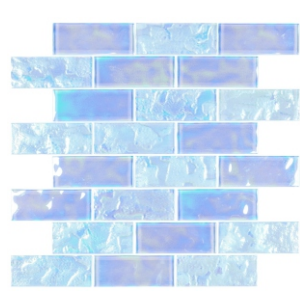

CS - 111 BRUSHED (6mm)

Hand Paint Sea Blue

CS - 113 BRUSHED (6mm)

Hand Paint Sea Blue

CS - 115 BRUSHED (6mm)

Hand Paint Sea Blue

CS - 131 OCEAN EFFECT (6mm)

Cobalt Blue

CS - 133 OCEAN EFFECT (6mm)

Mix Cobalt Blue

CS - 135 OCEAN EFFECT (6mm)

Cobalt Blue

CS - 141 IRIIDIUM SURFACE (6mm)

Patterned Blue

CS - 143 IRIIDIUM SURFACE (6mm)

Patterned Mix Blue

CS - 155 LUSTERED (6mm)

Iridium Blue

CS - 163 BRUSHED (6mm)

Hand Paint Blue Mix

CS - 185 BRUSHED (6mm)

Hand Paint Cobalt - Beige

CS - 191 BRUSHED (6mm)

Hand Paint Cobalt - Beige