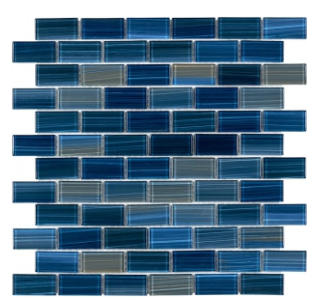

CS - 133 OCEAN EFFECT (6mm)

Mix Cobalt Blue

CS - 135 OCEAN EFFECT (6mm)

Cobalt Blue

CS - 141 IRIIDIUM SURFACE (6mm)

Patterned Blue

CS - 143 IRIIDIUM SURFACE (6mm)

Patterned Mix Blue

CS - 155 LUSTERED (6mm)

Iridium Blue

CS - 163 BRUSHED (6mm)

Hand Paint Blue Mix

CS - 185 BRUSHED (6mm)

Hand Paint Cobalt - Beige

CS - 191 BRUSHED (6mm)

Hand Paint Cobalt - Beige

CS - 193 BRUSHED (6mm)

Hand Paint Cobalt - Beige

CS - 1163 LUSTERED (6mm)

Mix Cobalt Blue

CS - 1115 GALAXY EFFECT (6mm)

Night Blue

CS - 1121 GALAXY EFFECT (6mm)

Night Blue

CS - 1201 LUSTERED (6mm)

Pattern Turquoise Blue

CS - 1141 STONE EFFECT (6mm)

Cobalt Blue

CS - 1143 STONE EFFECT (6mm)

Mix Cobalt Blue

CS - 1233 BRUSHED (6mm)

Hand Paint Sky Gray