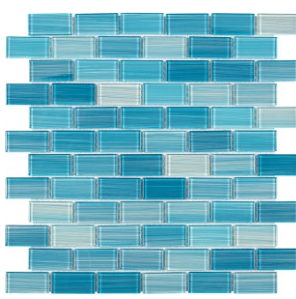

CS - 155 LUSTERED (6mm)

Iridium Blue

CS - 163 BRUSHED (6mm)

Hand Paint Blue Mix

CS - 185 BRUSHED (6mm)

Hand Paint Cobalt - Beige

CS - 191 BRUSHED (6mm)

Hand Paint Cobalt - Beige

CS - 193 BRUSHED (6mm)

Hand Paint Cobalt - Beige

CS - 1163 LUSTERED (6mm)

Mix Cobalt Blue

CS - 1115 GALAXY EFFECT (6mm)

Night Blue

CS - 1121 GALAXY EFFECT (6mm)

Night Blue

CS - 1123 GALAXY EFFECT (6mm)

Night Blue

CS - 1131 BRUSHED (6mm)

Hand Paint Blue - Beige

CS - 1133 BRUSHED (6mm)

Hand Paint Blue - Beige

CS - 1135 BRUSHED (6mm)

Mix Hand Paint Blue - Beige