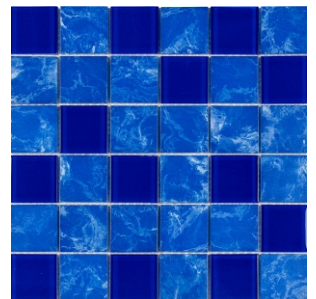

◆ GLASS ◆  
*MOSAIC*  
COLLECTIONS

Calusa  
Stoneworks

CS - 101 BRUSHED (6mm)

Hand Paint Sky Blue

CS - 103 BRUSHED (6mm)

Hand Paint Sky Blue

CS - 105 BRUSHED (6mm)

Hand Paint Sky Blue

CS - 111 BRUSHED (6mm)

Hand Paint Sea Blue

CS - 113 BRUSHED (6mm)

Hand Paint Sea Blue

CS - 115 BRUSHED (6mm)

Hand Paint Sea Blue

CS - 131 OCEAN EFFECT (6mm)

Cobalt Blue

CS - 133 OCEAN EFFECT (6mm)

Mix Cobalt Blue

CS - 135 OCEAN EFFECT (6mm)

Cobalt Blue

CS - 141 IRIIDIUM SURFACE (6mm)

Patterned Blue

CS - 143 IRIIDIUM SURFACE (6mm)

Patterned Mix Blue