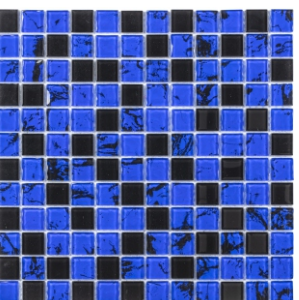

CS - 1201 LUSTERED (6mm)

Pattern Turquoise Blue

CS - 1141 STONE EFFECT (6mm)

Cobalt Blue

CS - 1143 STONE EFFECT (6mm)

Mix Cobalt Blue

CS - 1233 BRUSHED (6mm)

Hand Paint Sky Gray

CS - 1215 LUSTERED (6mm)

Pattern IRD Black

CS - 1181 GRAIN EFFECT (6mm)

Ocean Black

CS - 1183 GRAIN EFFECT (6mm)

Ocean Black

CS - 1185 GRAIN EFFECT (6mm)

Ocean Black

CS - 173 BARCODE EFFECT (6mm)

Hand Paint Sky Blue

CS - 1171 BRUSHED (6mm)

Hand Paint Blue - Beige

CS - 1173 BRUSHED (6mm)

Hand Paint Blue - Beige

CS - 1175 BRUSHED (6mm)

Mix Hand Paint Blue - Beige