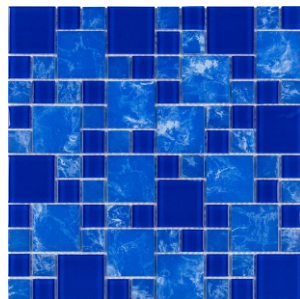

CS - 111 BRUSHED (6mm)

Hand Paint Sea Blue

CS - 113 BRUSHED (6mm)

Hand Paint Sea Blue

CS - 115 BRUSHED (6mm)

Hand Paint Sea Blue

CS - 131 OCEAN EFFECT (6mm)

Cobalt Blue

CS - 133 OCEAN EFFECT (6mm)

Mix Cobalt Blue

CS - 135 OCEAN EFFECT (6mm)

Cobalt Blue

CS - 141 IRIIDIUM SURFACE (6mm)

Patterned Blue

CS - 143 IRIIDIUM SURFACE (6mm)

Patterned Mix Blue