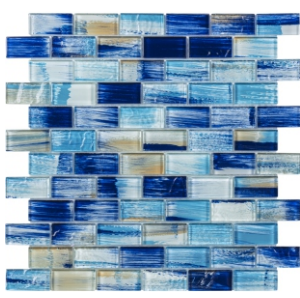

CS - 1355 STONE EFFECT (6mm)

Multicolor Mix