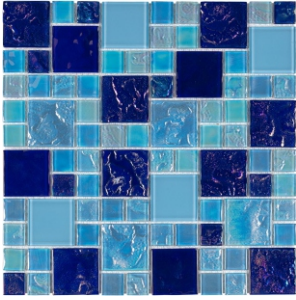

CS - 133 OCEAN EFFECT (6mm)

Mix Cobalt Blue

CS - 135 OCEAN EFFECT (6mm)

Cobalt Blue

CS - 141 IRIIDIUM SURFACE (6mm)

Patterned Blue

CS - 143 IRIIDIUM SURFACE (6mm)

Patterned Mix Blue

CS - 155 LUSTERED (6mm)

Iridium Blue

CS - 163 BRUSHED (6mm)

Hand Paint Blue Mix

CS - 185 BRUSHED (6mm)

Hand Paint Cobalt - Beige

CS - 191 BRUSHED (6mm)

Hand Paint Cobalt - Beige

CS - 193 BRUSHED (6mm)

Hand Paint Cobalt - Beige

CS - 1163 LUSTERED (6mm)

Mix Cobalt Blue

CS - 1115 GALAXY EFFECT (6mm)

Night Blue

CS - 1121 GALAXY EFFECT (6mm)

Night Blue

CS - 1201 LUSTERED (6mm)

Pattern Turquoise Blue

CS - 1141 STONE EFFECT (6mm)

Cobalt Blue

CS - 1143 STONE EFFECT (6mm)

Mix Cobalt Blue

CS - 1233 BRUSHED (6mm)

Hand Paint Sky Gray