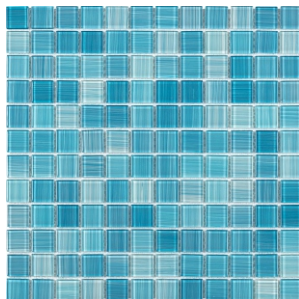

CS - 193 BRUSHED (6mm)

Hand Paint Cobalt - Beige

CS - 1163 LUSTERED (6mm)

Mix Cobalt Blue

CS - 1115 GALAXY EFFECT (6mm)

Night Blue

CS - 1121 GALAXY EFFECT (6mm)

Night Blue

CS - 1123 GALAXY EFFECT (6mm)

Night Blue

CS - 1131 BRUSHED (6mm)

Hand Paint Blue - Beige

CS - 1133 BRUSHED (6mm)

Hand Paint Blue - Beige

CS - 1135 BRUSHED (6mm)

Mix Hand Paint Blue - Beige

CS - 1201 LUSTERED (6mm)

Pattern Turquoise Blue

CS - 1141 STONE EFFECT (6mm)

Cobalt Blue

CS - 1143 STONE EFFECT (6mm)

Mix Cobalt Blue

CS - 1233 BRUSHED (6mm)

Hand Paint Sky Gray