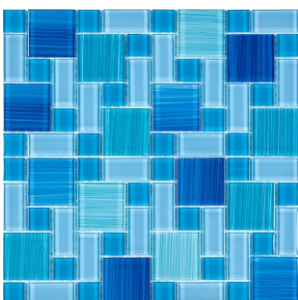

CS - 133 OCEAN EFFECT (6mm)

Mix Cobalt Blue

CS - 135 OCEAN EFFECT (6mm)

Cobalt Blue

CS - 141 IRIIDIUM SURFACE (6mm)

Patterned Blue

CS - 143 IRIIDIUM SURFACE (6mm)

Patterned Mix Blue

CS - 155 LUSTERED (6mm)

Iridium Blue

CS - 163 BRUSHED (6mm)

Hand Paint Blue Mix

CS - 185 BRUSHED (6mm)

Hand Paint Cobalt - Beige

CS - 191 BRUSHED (6mm)

Hand Paint Cobalt - Beige