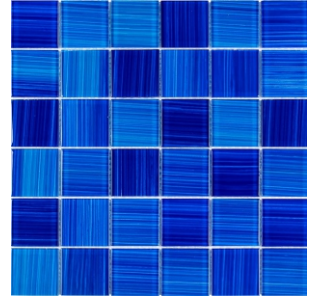

◆ GLASS ◆  
*MOSAIC*  
COLLECTIONS

Calusa  
Stoneworks

CS - 101 BRUSHED (6mm)

Hand Paint Sky Blue

CS - 103 BRUSHED (6mm)

Hand Paint Sky Blue

CS - 105 BRUSHED (6mm)

Hand Paint Sky Blue

CS - 111 BRUSHED (6mm)

Hand Paint Sea Blue

CS - 113 BRUSHED (6mm)

Hand Paint Sea Blue

CS - 115 BRUSHED (6mm)

Hand Paint Sea Blue

CS - 131 OCEAN EFFECT (6mm)

Cobalt Blue

CS - 133 OCEAN EFFECT (6mm)

Mix Cobalt Blue

CS - 135 OCEAN EFFECT (6mm)

Cobalt Blue

CS - 141 IRIIDIUM SURFACE (6mm)

Patterned Blue

CS - 143 IRIIDIUM SURFACE (6mm)

Patterned Mix Blue

CS - 1201 LUSTERED (6mm)

Pattern Turquoise Blue

CS - 1141 STONE EFFECT (6mm)

Cobalt Blue

CS - 1143 STONE EFFECT (6mm)

Mix Cobalt Blue

CS - 1233 BRUSHED (6mm)

Hand Paint Sky Gray