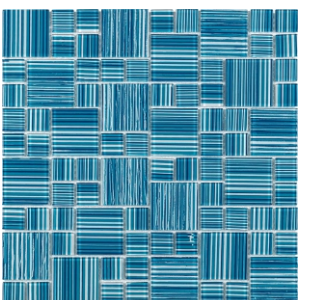

CS - 1201 LUSTERED (6mm)

Pattern Turquoise Blue

CS - 1141 STONE EFFECT (6mm)

Cobalt Blue

CS - 1143 STONE EFFECT (6mm)

Mix Cobalt Blue

CS - 1233 BRUSHED (6mm)

Hand Paint Sky Gray

CS - 1215 LUSTERED (6mm)

Pattern IRD Black

CS - 1181 GRAIN EFFECT (6mm)

Ocean Black

CS - 1183 GRAIN EFFECT (6mm)

Ocean Black

CS - 1185 GRAIN EFFECT (6mm)

Ocean Black

CS - 173 BARCODE EFFECT (6mm)

Hand Paint Sky Blue

CS - 1171 BRUSHED (6mm)

Hand Paint Blue - Beige

CS - 1173 BRUSHED (6mm)

Hand Paint Blue - Beige

CS - 1175 BRUSHED (6mm)

Mix Hand Paint Blue - Beige