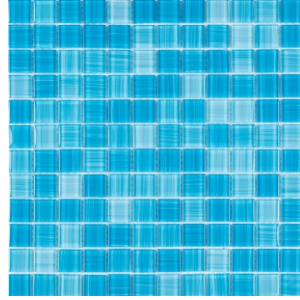

◆ GLASS ◆  
*MOSAIC*  
COLLECTIONS

Calusa  
Stoneworks

CS - 101 BRUSHED (6mm)

Hand Paint Sky Blue

CS - 103 BRUSHED (6mm)

Hand Paint Sky Blue

CS - 105 BRUSHED (6mm)

Hand Paint Sky Blue

CS - 111 BRUSHED (6mm)

Hand Paint Sea Blue

CS - 113 BRUSHED (6mm)

Hand Paint Sea Blue

CS - 115 BRUSHED (6mm)

Hand Paint Sea Blue

CS - 131 OCEAN EFFECT (6mm)

Cobalt Blue

CS - 133 OCEAN EFFECT (6mm)

Mix Cobalt Blue

CS - 135 OCEAN EFFECT (6mm)

Cobalt Blue

CS - 141 IRIIDIUM SURFACE (6mm)

Patterned Blue

CS - 143 IRIIDIUM SURFACE (6mm)

Patterned Mix Blue