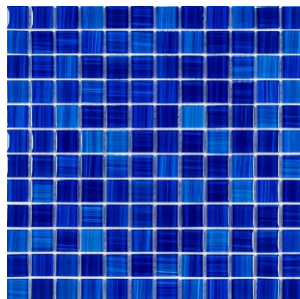

CS - 111 BRUSHED (6mm)

Hand Paint Sea Blue

CS - 113 BRUSHED (6mm)

Hand Paint Sea Blue

CS - 115 BRUSHED (6mm)

Hand Paint Sea Blue

CS - 131 OCEAN EFFECT (6mm)

Cobalt Blue

CS - 133 OCEAN EFFECT (6mm)

Mix Cobalt Blue

CS - 135 OCEAN EFFECT (6mm)

Cobalt Blue

CS - 141 IRIIDIUM SURFACE (6mm)

Patterned Blue

CS - 143 IRIIDIUM SURFACE (6mm)

Patterned Mix Blue

CS - 155 LUSTERED (6mm)

Iridium Blue

CS - 163 BRUSHED (6mm)

Hand Paint Blue Mix

CS - 185 BRUSHED (6mm)

Hand Paint Cobalt - Beige

CS - 191 BRUSHED (6mm)

Hand Paint Cobalt - Beige