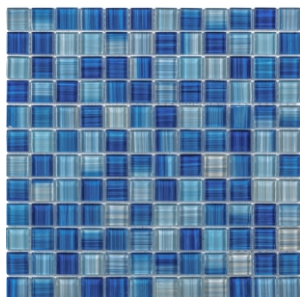

CS - 1201 LUSTERED (6mm)

Pattern Turquoise Blue

CS - 1141 STONE EFFECT (6mm)

Cobalt Blue

CS - 1143 STONE EFFECT (6mm)

Mix Cobalt Blue

CS - 1233 BRUSHED (6mm)

Hand Paint Sky Gray

CS - 1215 LUSTERED (6mm)

Pattern IRD Black

CS - 1181 GRAIN EFFECT (6mm)

Ocean Black

CS - 1183 GRAIN EFFECT (6mm)

Ocean Black

CS - 1185 GRAIN EFFECT (6mm)

Ocean Black

CS - 173 BARCODE EFFECT (6mm)

Hand Paint Sky Blue

CS - 1171 BRUSHED (6mm)

Hand Paint Blue - Beige

CS - 1173 BRUSHED (6mm)

Hand Paint Blue - Beige

CS - 1175 BRUSHED (6mm)

Mix Hand Paint Blue - Beige