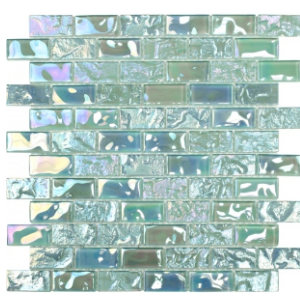

Turquoise

CS - 1323 IRIDIUM SURFACE (6mm)