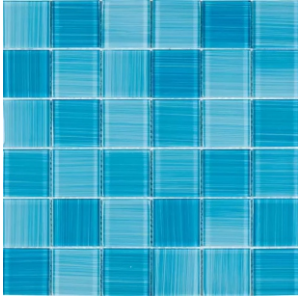

◆ GLASS ◆  
*MOSAIC*  
COLLECTIONS

Calusa  
Stoneworks

CS - 101 BRUSHED (6mm)

Hand Paint Sky Blue

CS - 103 BRUSHED (6mm)

Hand Paint Sky Blue

CS - 105 BRUSHED (6mm)

Hand Paint Sky Blue

CS - 111 BRUSHED (6mm)

Hand Paint Sea Blue

CS - 113 BRUSHED (6mm)

Hand Paint Sea Blue

CS - 115 BRUSHED (6mm)

Hand Paint Sea Blue

CS - 131 OCEAN EFFECT (6mm)

Cobalt Blue

CS - 133 OCEAN EFFECT (6mm)

Mix Cobalt Blue

CS - 135 OCEAN EFFECT (6mm)

Cobalt Blue

CS - 141 IRIIDIUM SURFACE (6mm)

Patterned Blue

CS - 143 IRIIDIUM SURFACE (6mm)

Patterned Mix Blue

CS - 1201 LUSTERED (6mm)

Pattern Turquoise Blue

CS - 1141 STONE EFFECT (6mm)

Cobalt Blue

CS - 1143 STONE EFFECT (6mm)

Mix Cobalt Blue

CS - 1233 BRUSHED (6mm)

Hand Paint Sky Gray