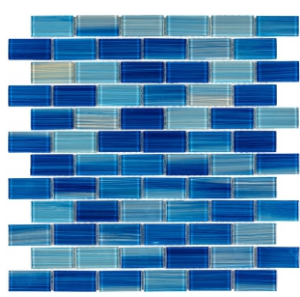

CS - 1215 LUSTERED (6mm)

Pattern IRD Black

CS - 1181 GRAIN EFFECT (6mm)

Ocean Black

CS - 1183 GRAIN EFFECT (6mm)

Ocean Black

CS - 1185 GRAIN EFFECT (6mm)

Ocean Black

CS - 173 BARCODE EFFECT (6mm)

Hand Paint Sky Blue

CS - 1171 BRUSHED (6mm)

Hand Paint Blue - Beige

CS - 1173 BRUSHED (6mm)

Hand Paint Blue - Beige

CS - 1175 BRUSHED (6mm)

Mix Hand Paint Blue - Beige