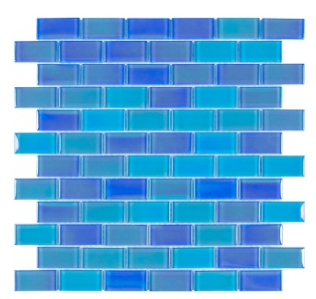

CS - 111 BRUSHED (6mm)

Hand Paint Sea Blue

CS - 113 BRUSHED (6mm)

Hand Paint Sea Blue

CS - 115 BRUSHED (6mm)

Hand Paint Sea Blue

CS - 131 OCEAN EFFECT (6mm)

Cobalt Blue

CS - 133 OCEAN EFFECT (6mm)

Mix Cobalt Blue

CS - 135 OCEAN EFFECT (6mm)

Cobalt Blue

CS - 141 IRIIDIUM SURFACE (6mm)

Patterned Blue

CS - 143 IRIIDIUM SURFACE (6mm)

Patterned Mix Blue

CS - 155 LUSTERED (6mm)

Iridium Blue

CS - 163 BRUSHED (6mm)

Hand Paint Blue Mix

CS - 185 BRUSHED (6mm)

Hand Paint Cobalt - Beige

CS - 191 BRUSHED (6mm)

Hand Paint Cobalt - Beige