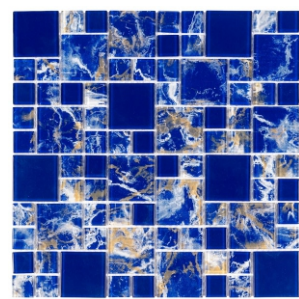

CS - 1201 LUSTERED (6mm)

Pattern Turquoise Blue

CS - 1141 STONE EFFECT (6mm)

Cobalt Blue

CS - 1143 STONE EFFECT (6mm)

Mix Cobalt Blue

CS - 1233 BRUSHED (6mm)

Hand Paint Sky Gray

CS - 1215 LUSTERED (6mm)

Pattern IRD Black

CS - 1181 GRAIN EFFECT (6mm)

Ocean Black

CS - 1183 GRAIN EFFECT (6mm)

Ocean Black

CS - 1185 GRAIN EFFECT (6mm)

Ocean Black