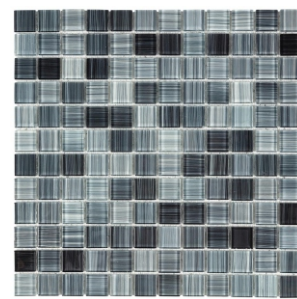

CS - 1123 GALAXY EFFECT (6mm)

Night Blue

CS - 1131 BRUSHED (6mm)

Hand Paint Blue - Beige

CS - 1133 BRUSHED (6mm)

Hand Paint Blue - Beige

CS - 1135 BRUSHED (6mm)

Mix Hand Paint Blue - Beige

CS - 1201 LUSTERED (6mm)

Pattern Turquoise Blue

CS - 1141 STONE EFFECT (6mm)

Cobalt Blue

CS - 1143 STONE EFFECT (6mm)

Mix Cobalt Blue

CS - 1233 BRUSHED (6mm)

Hand Paint Sky Gray

CS - 1215 LUSTERED (6mm)

Pattern IRD Black

CS - 1181 GRAIN EFFECT (6mm)

Ocean Black

CS - 1183 GRAIN EFFECT (6mm)

Ocean Black

CS - 1185 GRAIN EFFECT (6mm)

Ocean Black