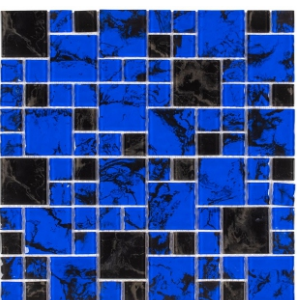

CS - 1201 LUSTERED (6mm)

Pattern Turquoise Blue

CS - 1141 STONE EFFECT (6mm)

Cobalt Blue

CS - 1143 STONE EFFECT (6mm)

Mix Cobalt Blue

CS - 1233 BRUSHED (6mm)

Hand Paint Sky Gray

CS - 1215 LUSTERED (6mm)

Pattern IRD Black

CS - 1181 GRAIN EFFECT (6mm)

Ocean Black

CS - 1183 GRAIN EFFECT (6mm)

Ocean Black

CS - 1185 GRAIN EFFECT (6mm)

Ocean Black

CS - 173 BARCODE EFFECT (6mm)

Hand Paint Sky Blue

CS - 1171 BRUSHED (6mm)

Hand Paint Blue - Beige

CS - 1173 BRUSHED (6mm)

Hand Paint Blue - Beige

CS - 1175 BRUSHED (6mm)

Mix Hand Paint Blue - Beige