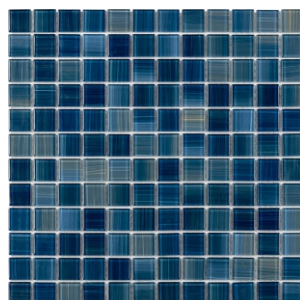

CS - 133 OCEAN EFFECT (6mm)

Mix Cobalt Blue

CS - 135 OCEAN EFFECT (6mm)

Cobalt Blue

CS - 141 IRIIDIUM SURFACE (6mm)

Patterned Blue

CS - 143 IRIIDIUM SURFACE (6mm)

Patterned Mix Blue

CS - 155 LUSTERED (6mm)

Iridium Blue

CS - 163 BRUSHED (6mm)

Hand Paint Blue Mix

CS - 185 BRUSHED (6mm)

Hand Paint Cobalt - Beige

CS - 191 BRUSHED (6mm)

Hand Paint Cobalt - Beige

CS - 193 BRUSHED (6mm)

Hand Paint Cobalt - Beige

CS - 1163 LUSTERED (6mm)

Mix Cobalt Blue

CS - 1115 GALAXY EFFECT (6mm)

Night Blue

CS - 1121 GALAXY EFFECT (6mm)

Night Blue

CS - 1201 LUSTERED (6mm)

Pattern Turquoise Blue

CS - 1141 STONE EFFECT (6mm)

Cobalt Blue

CS - 1143 STONE EFFECT (6mm)

Mix Cobalt Blue

CS - 1233 BRUSHED (6mm)

Hand Paint Sky Gray