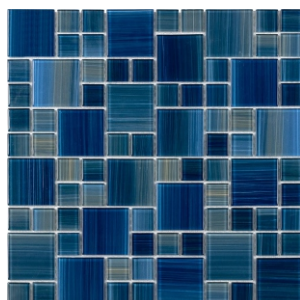

CS - 133 OCEAN EFFECT (6mm)

Mix Cobalt Blue

CS - 135 OCEAN EFFECT (6mm)

Cobalt Blue

CS - 141 IRIIDIUM SURFACE (6mm)

Patterned Blue

CS - 143 IRIIDIUM SURFACE (6mm)

Patterned Mix Blue

CS - 155 LUSTERED (6mm)

Iridium Blue

CS - 163 BRUSHED (6mm)

Hand Paint Blue Mix

CS - 185 BRUSHED (6mm)

Hand Paint Cobalt - Beige

CS - 191 BRUSHED (6mm)

Hand Paint Cobalt - Beige

CS - 193 BRUSHED (6mm)

Hand Paint Cobalt - Beige

CS - 1163 LUSTERED (6mm)

Mix Cobalt Blue

CS - 1115 GALAXY EFFECT (6mm)

Night Blue

CS - 1121 GALAXY EFFECT (6mm)

Night Blue